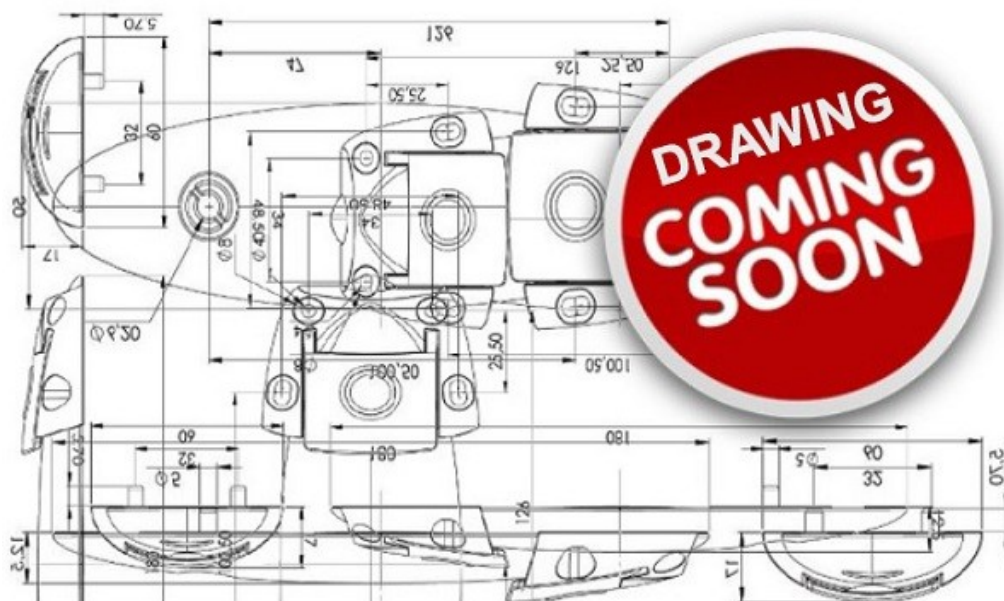

PRODUCT SHEET

Description:

Rail Handle "Rook", cc 32mm, 19x69mm, Oak - Oiled, W/Screws M4x22mm

Item number:

17.03.050-0

Units	Box	Carton	HS Code	Barcode
Pcs.			9403910090	 5704866517966

SISO A/S

Mileparken 11
DK-2740 Skovlunde
Denmark
VAT: 24786013

Phone +45 45 830 900

www.siso.dk
siso@siso.dk

Danske Bank
Nytorv Branch
Copenhagen
SWIFT: DABADKKK

Account no.
4180 3112 112936
IBAN Account
DK7230003112112936